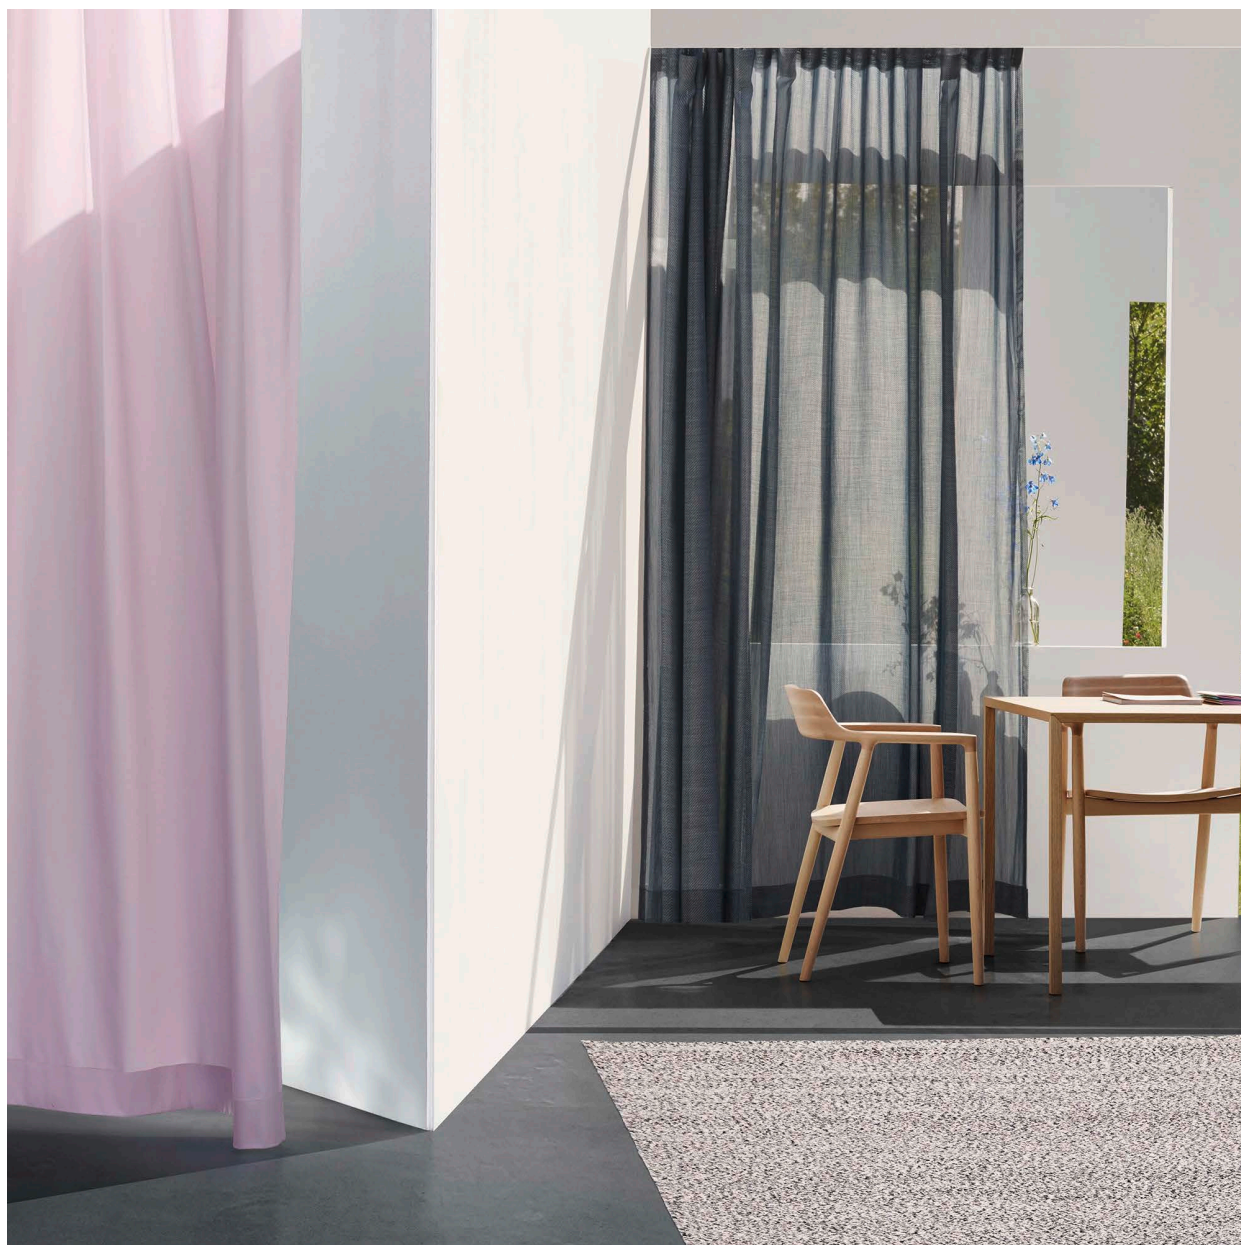

MELT

Item No.	Colours	Composition	Type	Weight
7210000	9	82 % pure new wool, 18 % cotton	handwoven, 0,7 cm high	2,0 kg/m ²

Maximum size	Standard	Application	Fire resistance	Finishing
250 x 400 cm	with woven borders	  <p>Domestic, EN 14215:2013 Contract, EN 1307:2014</p>	 <p>EN 13501-1:2010</p>	-