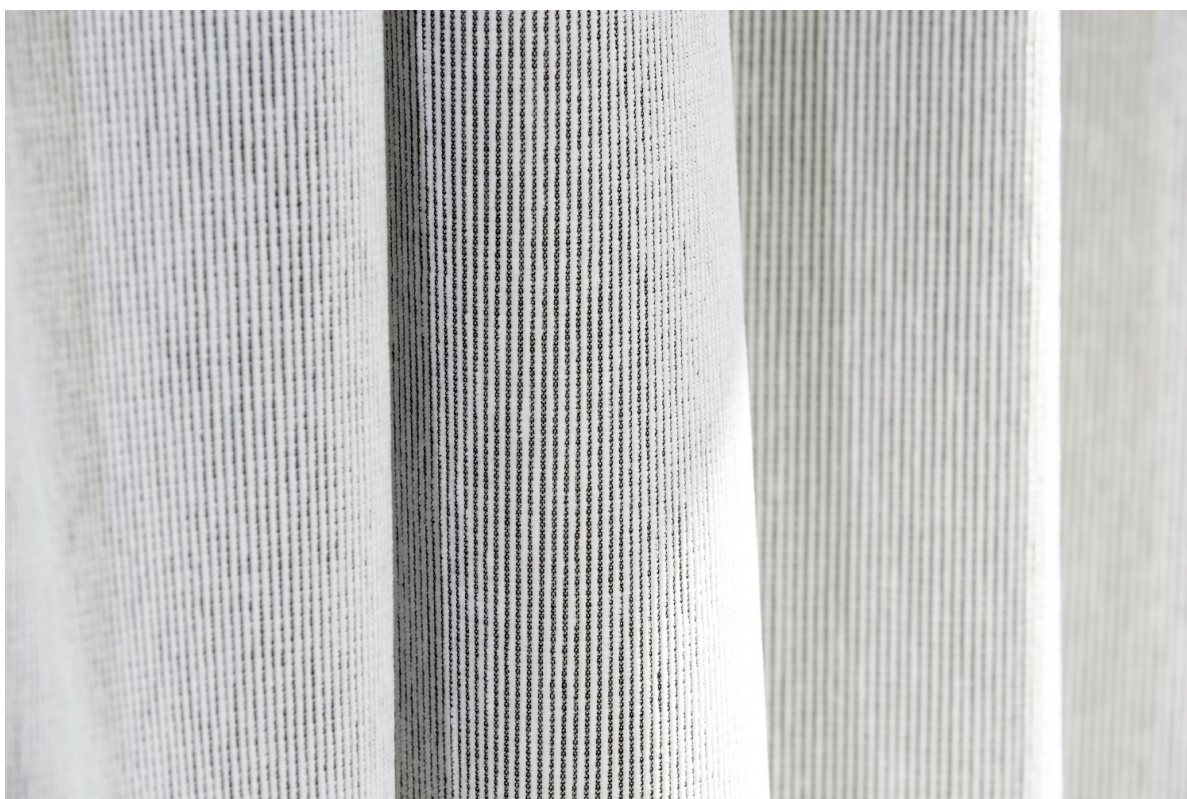

CORD

| Item No. | Colours | Composition | Width | Repeat |
|----------|---------|---------------------------|--------|---------|
| 6851 | 7 | 100% polyester Trevira CS | 300 cm | 0.00 cm |

| Weight | Shrinkage | Care | Flame Tests | Light fastness |
|----------|-----------|------|-------------|----------------|
| 1005 g/m | 1-4 % | | DIN 4102 B1 | 6 (ISO 1-8) |

Slight variations in colour may occur